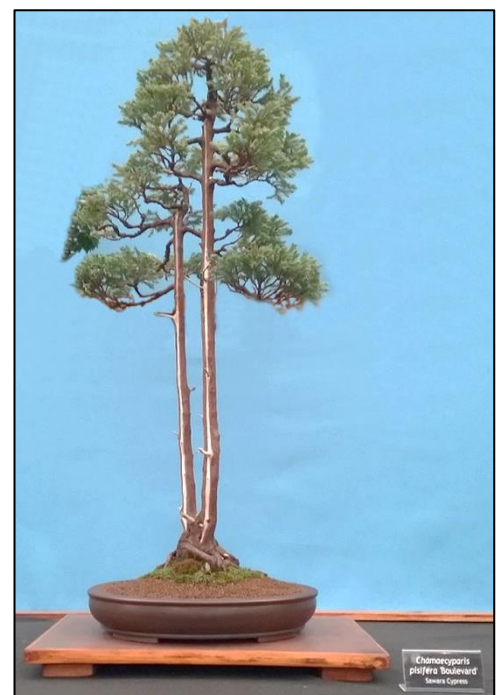

FoBBS at Chelsea Flower Show 2019

We were extremely pleased to be awarded a 12 point Gold Medal in the Floral Pavilion for British grown Bonsai this year.

The aim of attending the show is to talk to the public interested in Bonsai to recruit new members for societies and correct any myths about trees sold as indoor Bonsai.

Trees were selected from affiliated Society members who's Bonsai were viewed at shows in 2018 and 2019.

As Chelsea Flower Show is a floral exhibit, Royal Horticultural Society rules apply, which are different from a traditional Bonsai display seen throughout the UK. A balance of tree species, styles and foliage was selected to create impact and prompt questions from the public.

Twenty three people were involved in the setup, tree loan, preparation, stand minding and break down of the stand and fifteen people contributed to the Bonsai trees on display.

This year we were able to feature two trees from the Birmingham area. A *Cotoneaster integrifolius* from a Stourbridge society member and a Chinese elm from an Ambion member.